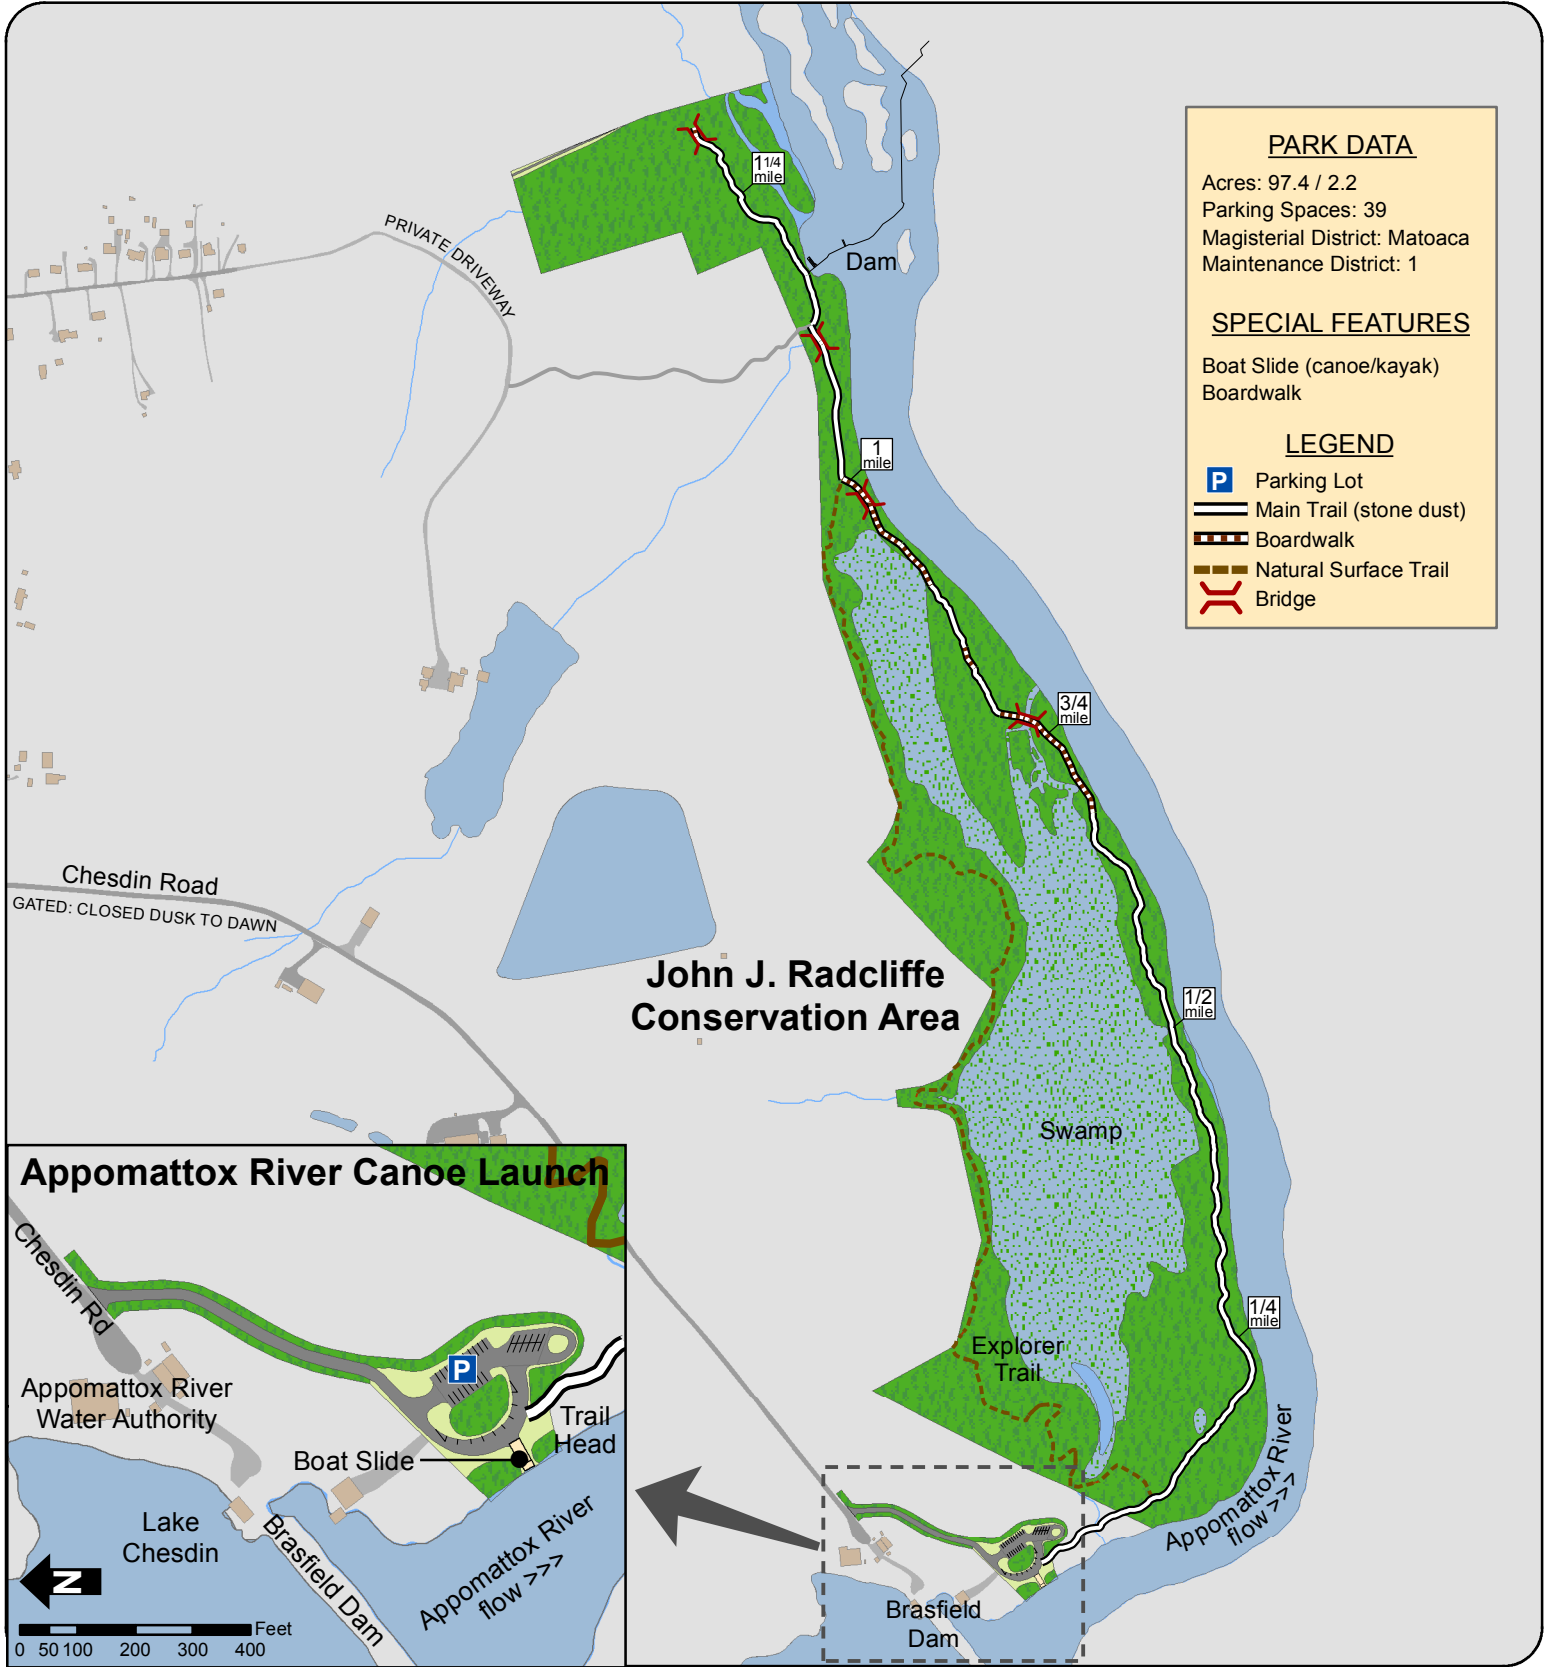

APPOMATTOX RIVER CANOE LAUNCH & JOHN J. RADCLIFFE CONSERVATION AREA

Park and Program Information: 748-1623
 Emergency: 911 Non-emergency: 748-1251
 Website: www.co.chesterfield.va.us

Address: 21501 Chesdin Road
 South Chesterfield, VA 23803