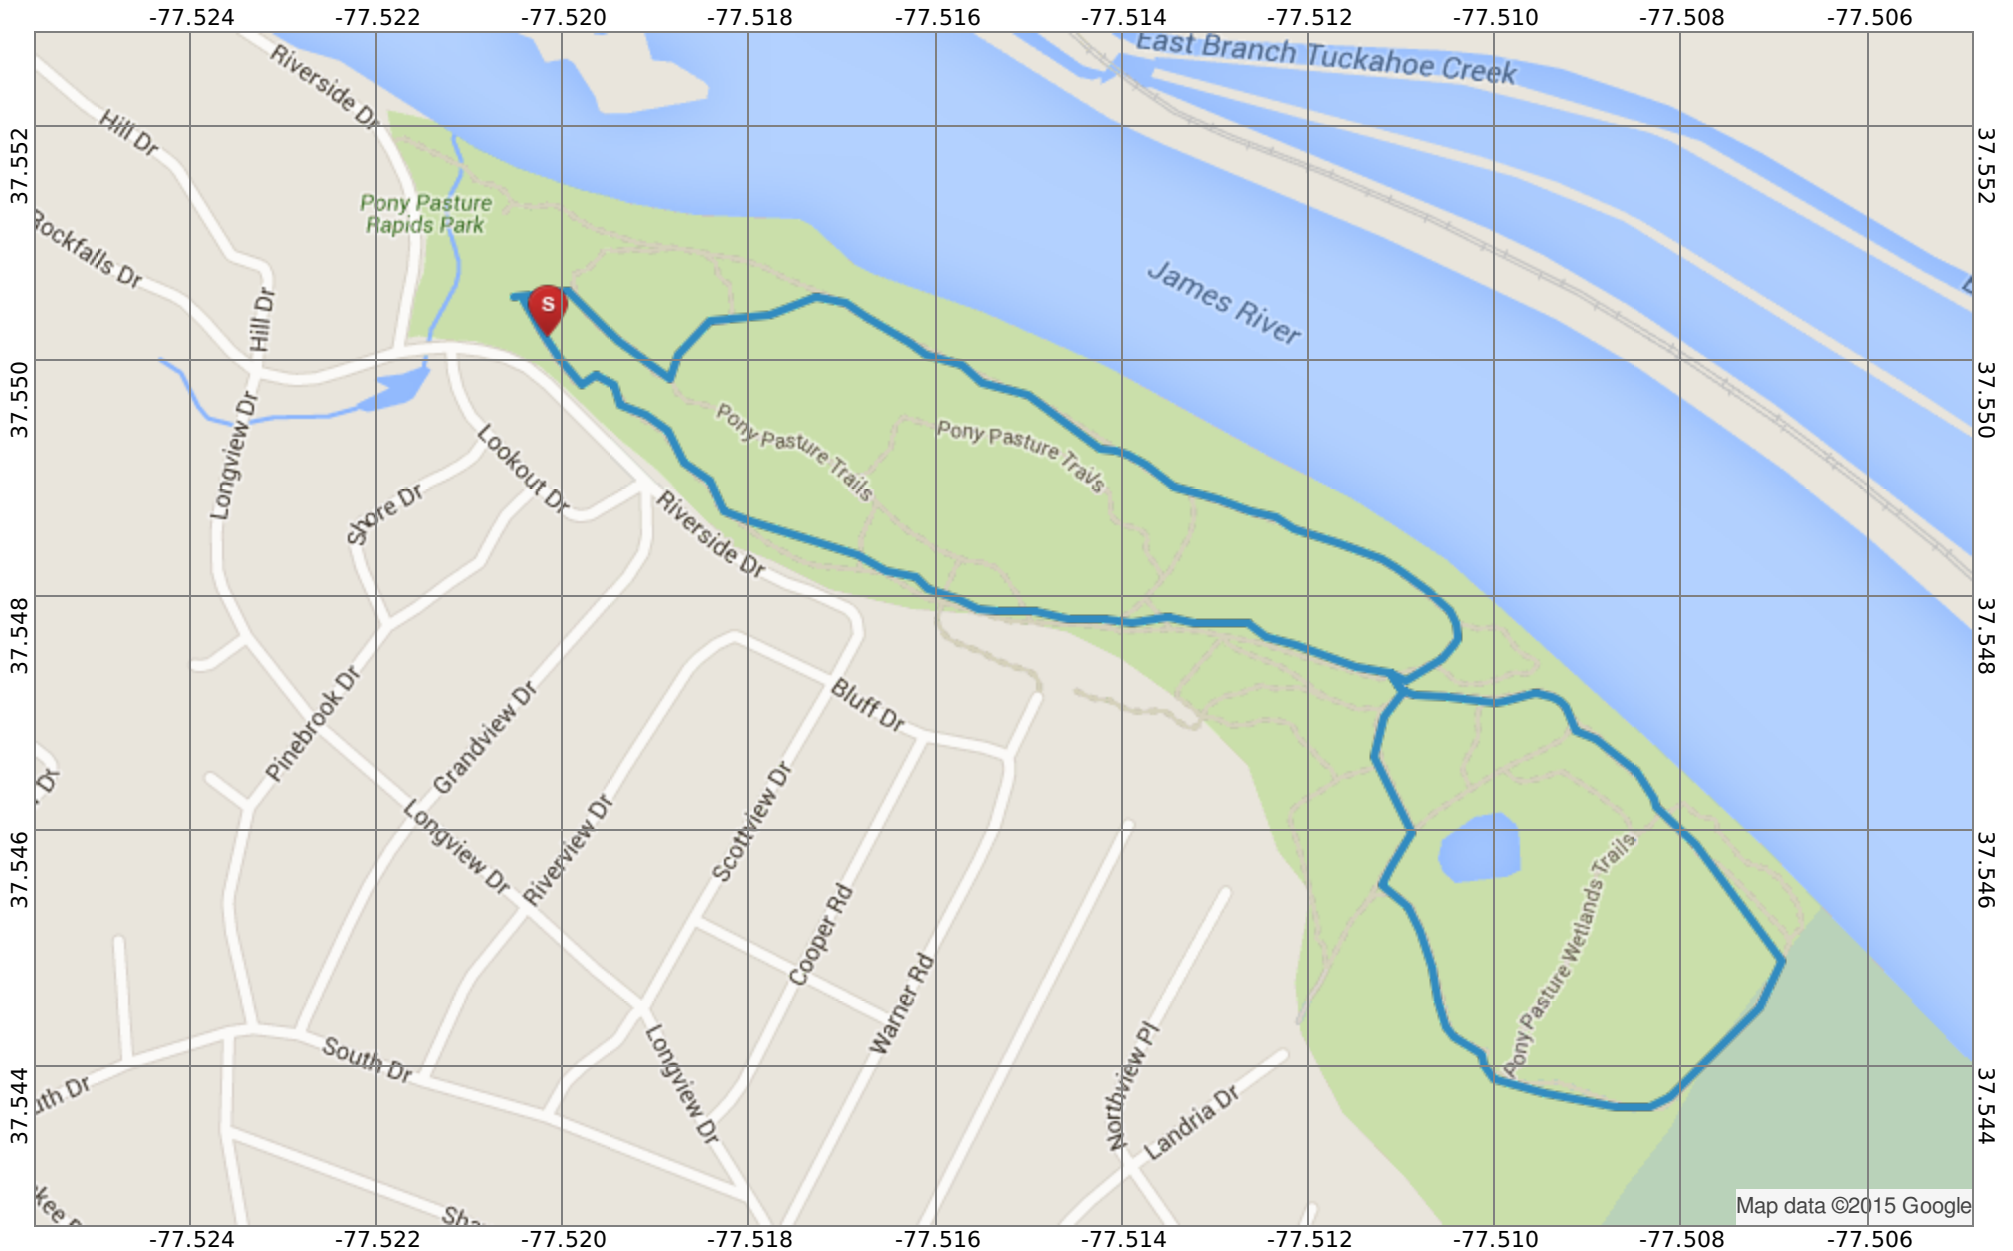

Pony Pasture Rapids Trails

Richmond, VA ★★★★★

MN ★
10.3°W
12/4/15